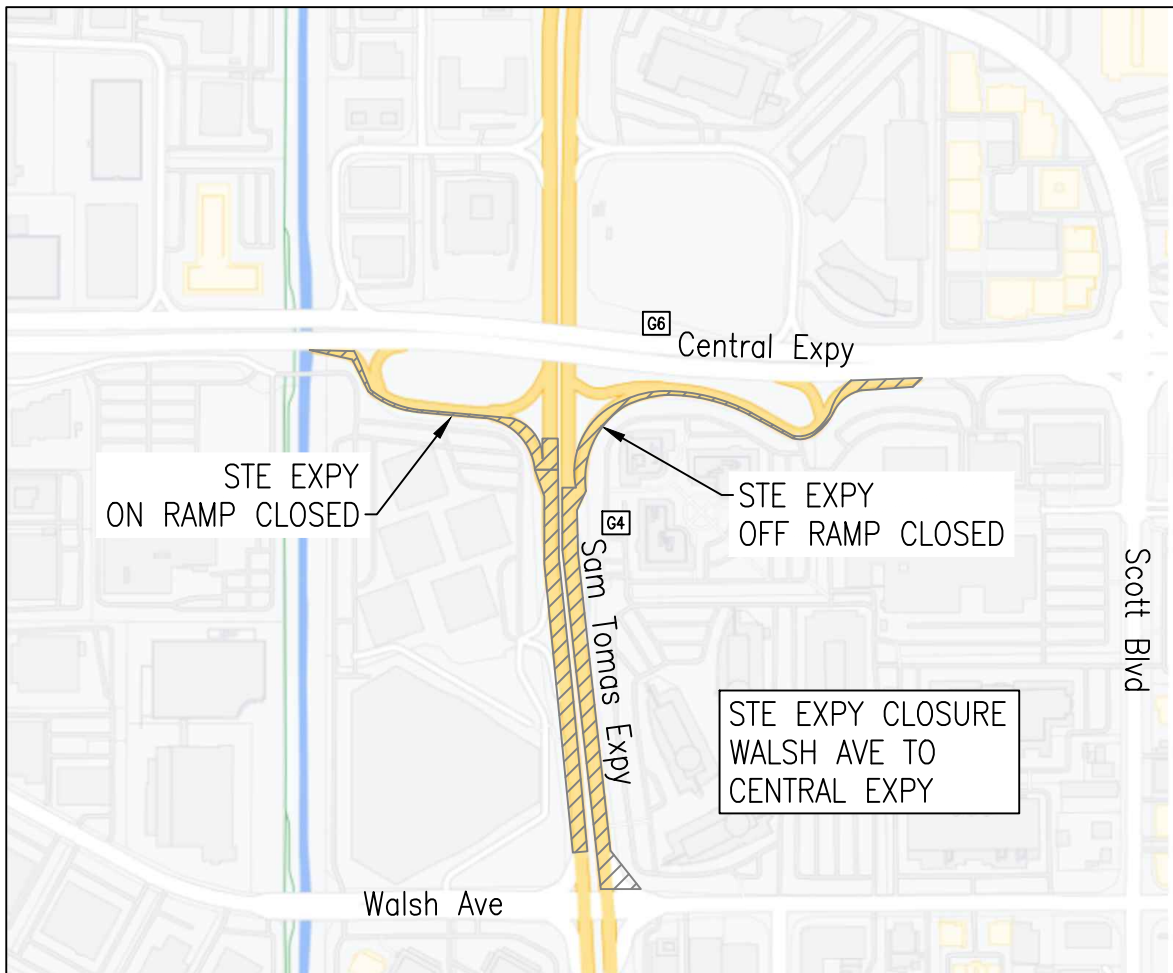

SanTomas
CosedAt
Central

PHASE 1

DETOUR
6AM10/23
2AM10/24

PHASE 2

CMS SIGN MESSAGE
2 PHASES
PLACED ON SB STE

SB San
Tomas
Closed

PHASE 1

DETOUR
6AM10/23
2AM10/24

PHASE 2

CMS SIGN MESSAGE
2 PHASES
PLACED ON
CENTRAL EXPY

SanTomas
Cosed
At Walsh

PHASE 1

DETOUR
6AM10/23
2AM10/24

PHASE 2

CMS SIGN MESSAGE
2 PHASES
PLACED ON NB STE

SAN TOMAS EXPY CLOSURE
CMS BOARDS