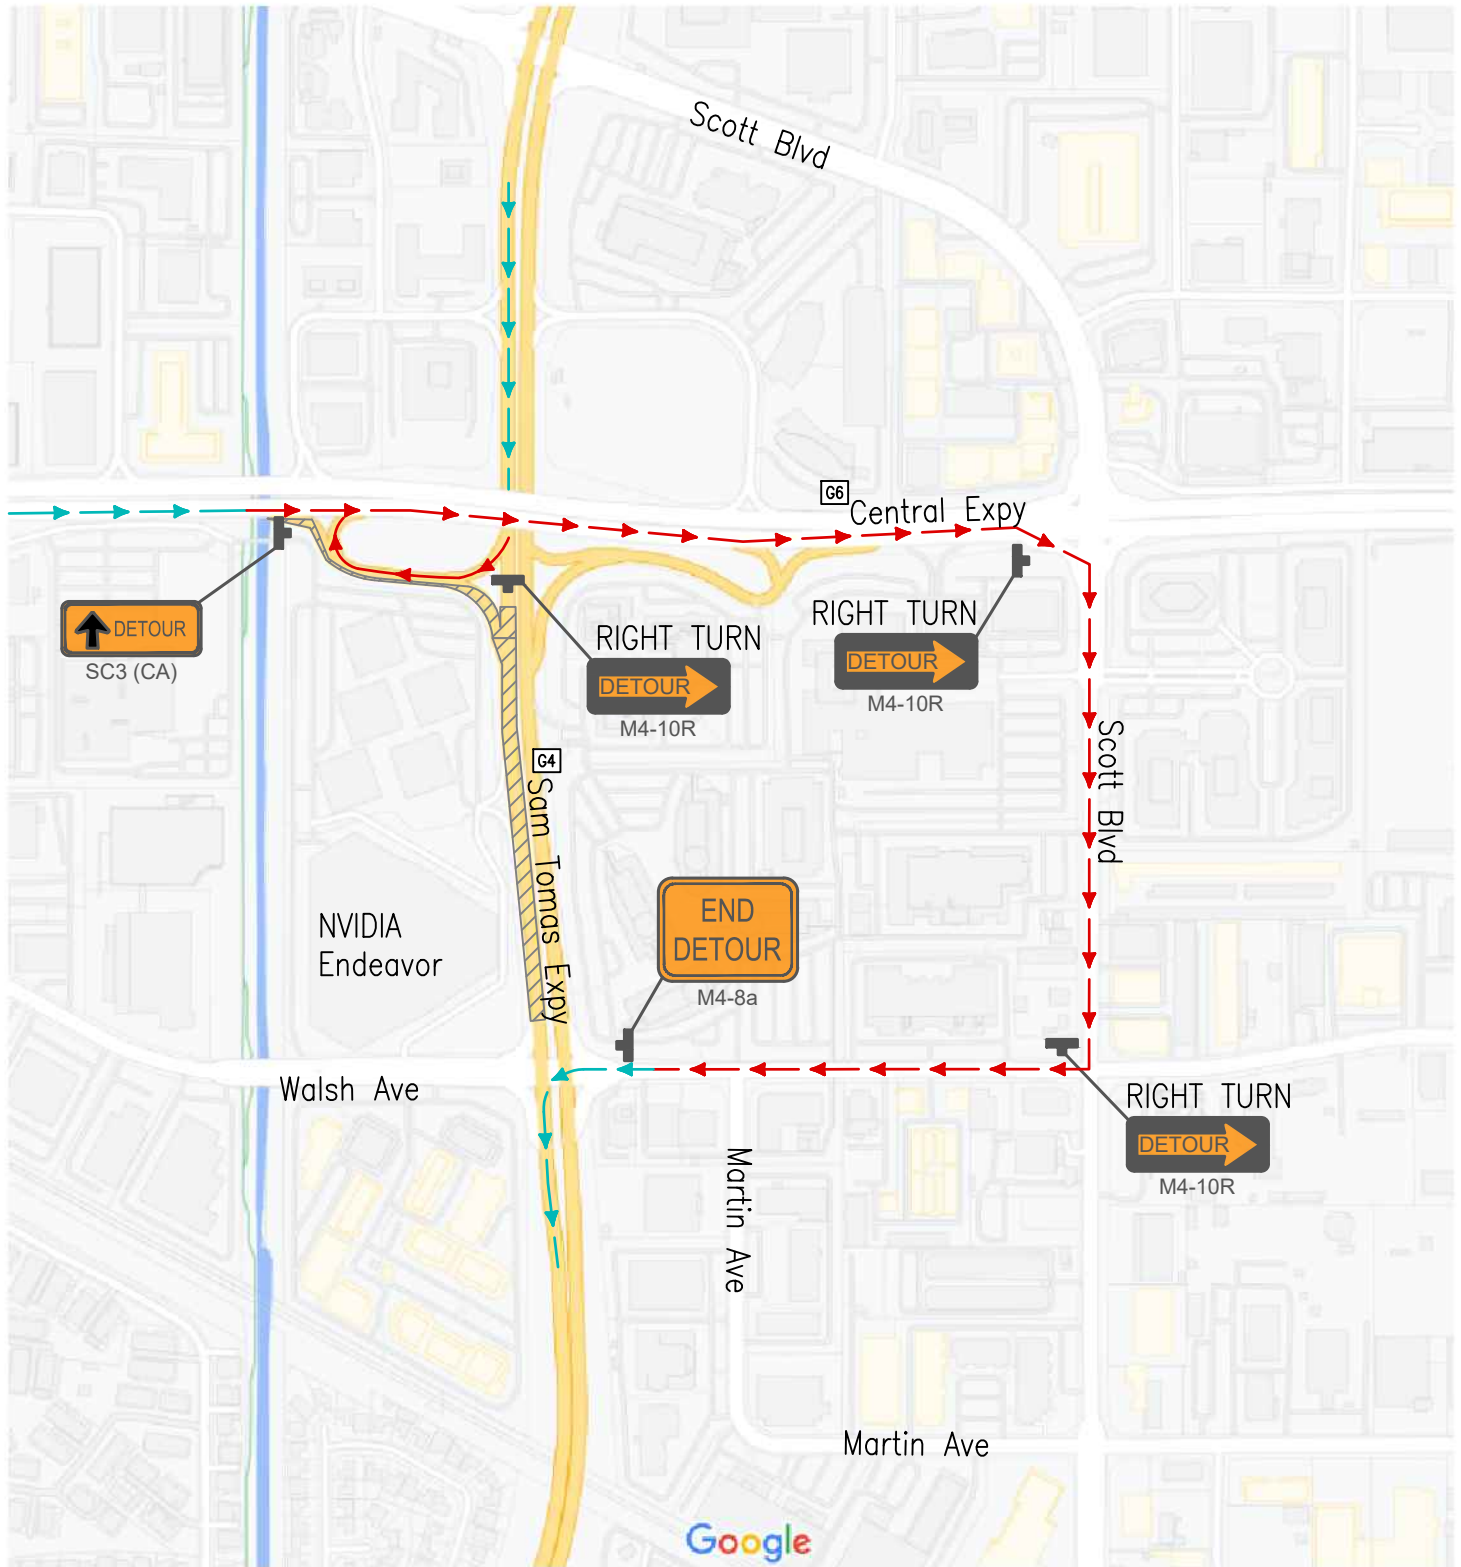

SAN TOMAS EXPRESSWAY CLOSURE SCHEDULE

BEGIN CLOSURE: SATURDAY OCTOBER 23rd 6 AM

END CLOSURE: SUNDAY OCTOBER 24th 2 AM

SAN TOMAS EXPY CLOSURE **SCHEDULE**

SanTomas
CosedAt
Central

PHASE 1

DETOUR
6AM10/23
2AM10/24

PHASE 2

CMS SIGN MESSAGE
2 PHASES
PLACED ON SB STE

SB San
Tomas
Closed

PHASE 1

DETOUR
6AM10/23
2AM10/24

PHASE 2

CMS SIGN MESSAGE
2 PHASES
PLACED ON
CENTRAL EXPY

SanTomas
Cosed
At Walsh

PHASE 1

DETOUR
6AM10/23
2AM10/24

PHASE 2

CMS SIGN MESSAGE
2 PHASES
PLACED ON NB STE

SAN TOMAS EXPY CLOSURE
CMS BOARDS

Map data ©2021 Google 200 ft

SAN TOMAS EXPY CLOSURE
NORTHBOUND DETOUR ROUTE

LEGEND	
	NB STE Roadway Closure
	Normal Traffic
	Detour Traffic Route

Map data ©2021 Google 200 ft

SAN TOMAS EXPY CLOSURE
SOUTHBOUND DETOUR ROUTE

LEGEND	
	SB STE Roadway Closure
	Normal Traffic
	Detour Traffic Route