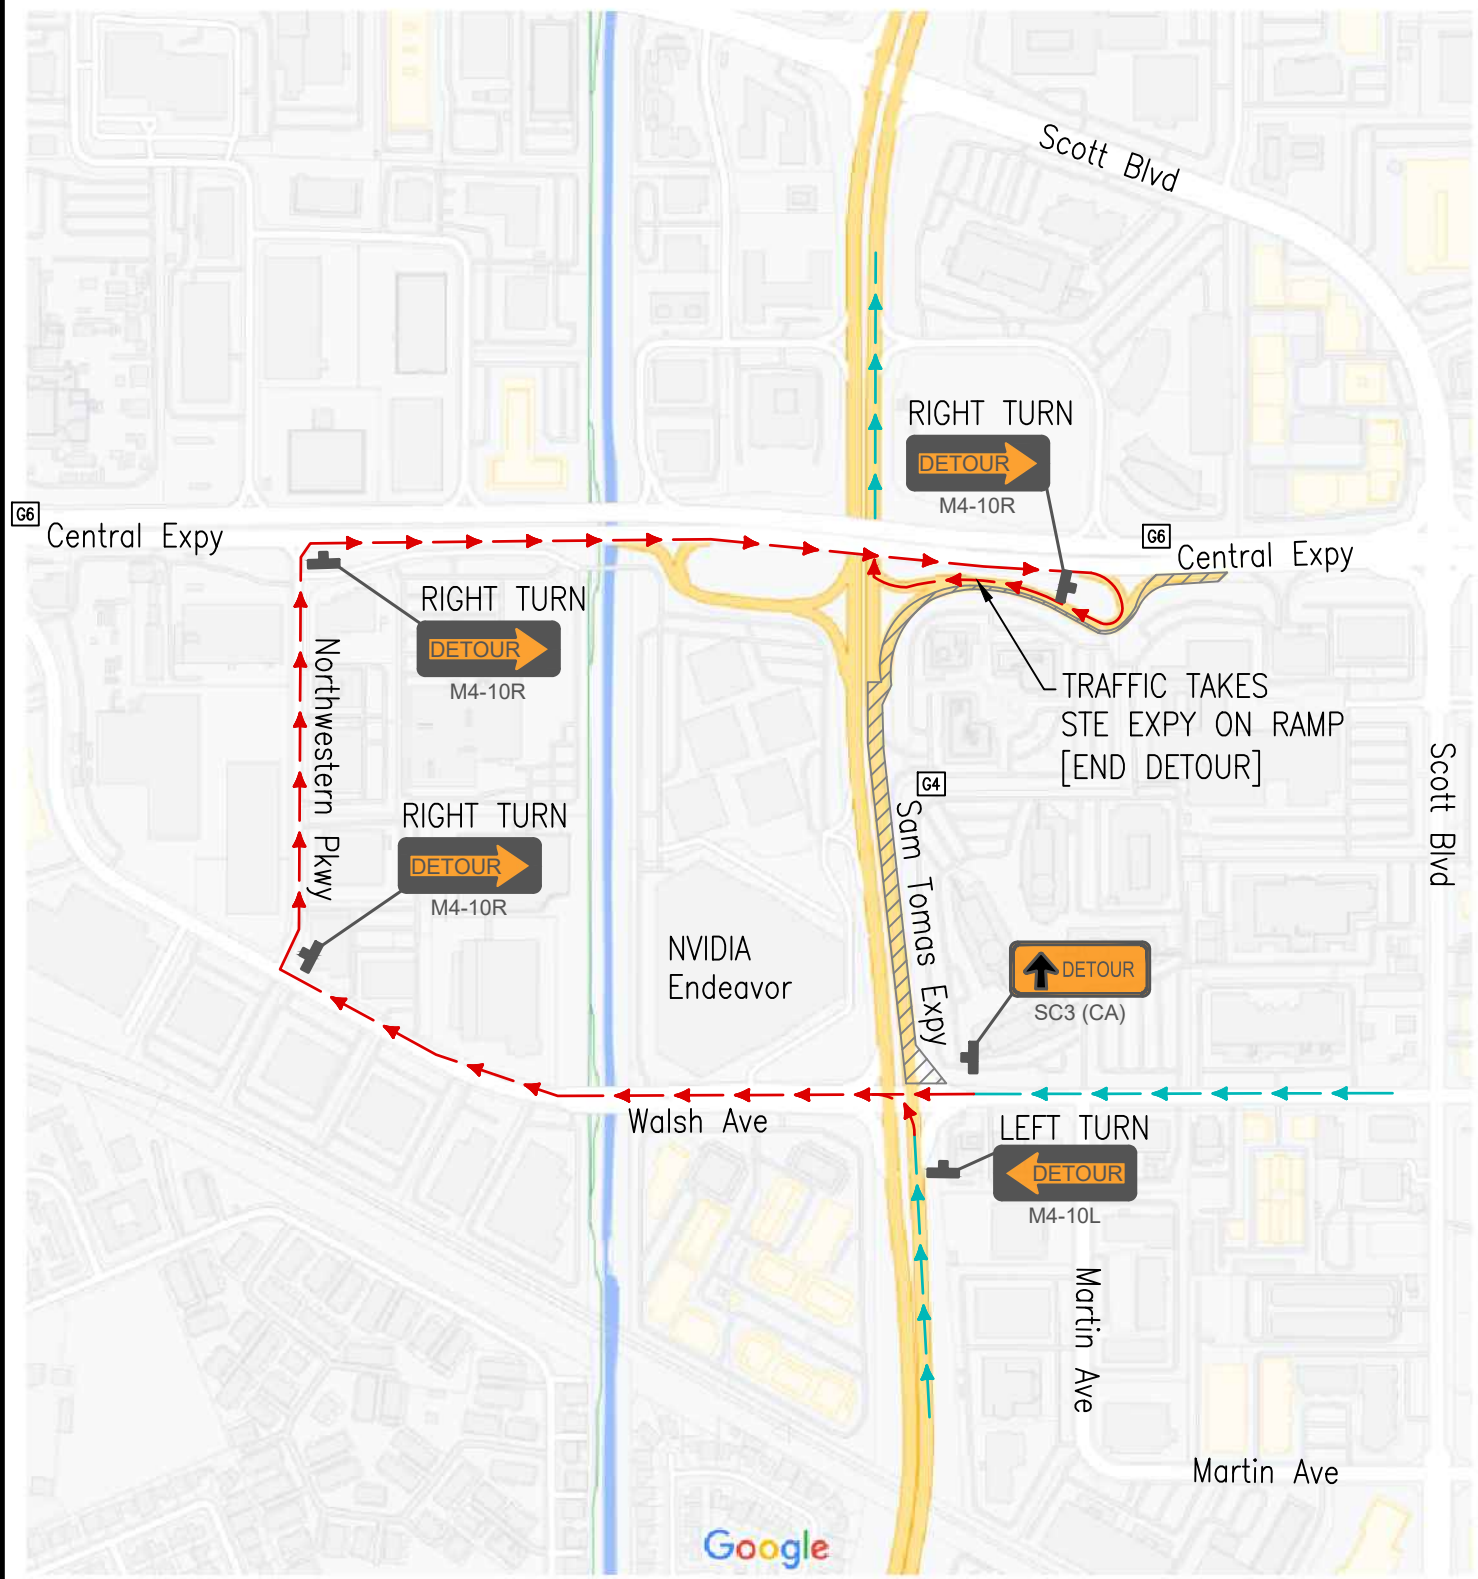

SAN TOMAS EXPRESSWAY CLOSURE SCHEDULE

BEGIN CLOSURE: SATURDAY OCTOBER 23rd 6 AM

END CLOSURE: SUNDAY OCTOBER 24th 2 AM

SAN TOMAS EXPY CLOSURE **SCHEDULE**

SanTomas
CosedAt
Central

PHASE 1

DETOUR
6AM10/23
2AM10/24

PHASE 2

CMS SIGN MESSAGE
2 PHASES
PLACED ON SB STE

SB San
Tomas
Closed

PHASE 1

DETOUR
6AM10/23
2AM10/24

PHASE 2

CMS SIGN MESSAGE
2 PHASES
PLACED ON
CENTRAL EXPY

SanTomas
Cosed
At Walsh

PHASE 1

DETOUR
6AM10/23
2AM10/24

PHASE 2

CMS SIGN MESSAGE
2 PHASES
PLACED ON NB STE

SAN TOMAS EXPY CLOSURE
CMS BOARDS

Map data ©2021 Google 200 ft

SAN TOMAS EXPY CLOSURE
NORTHBOUND DETOUR ROUTE

LEGEND	
	NB STE Roadway Closure
	Normal Traffic
	Detour Traffic Route

Map data ©2021 Google 200 ft

SAN TOMAS EXPY CLOSURE
SOUTHBOUND DETOUR ROUTE

LEGEND	
	SB STE Roadway Closure
	Normal Traffic
	Detour Traffic Route