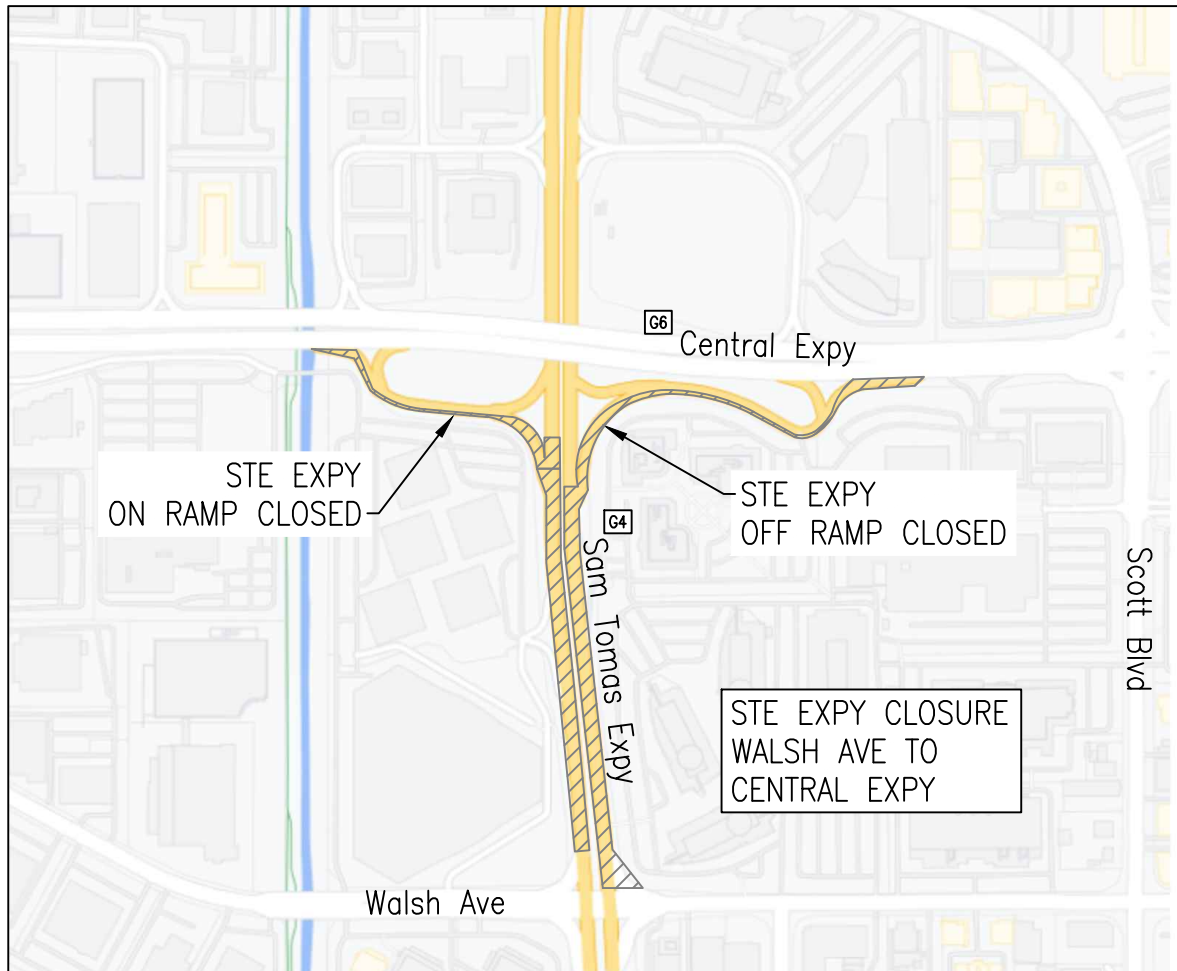

SAN TOMAS EXPRESSWAY CLOSURE SCHEDULE

BEGIN CLOSURE: SATURDAY OCTOBER 23rd 6 AM

END CLOSURE: SUNDAY OCTOBER 24th 2 AM

SAN TOMAS EXPY CLOSURE **SCHEDULE**