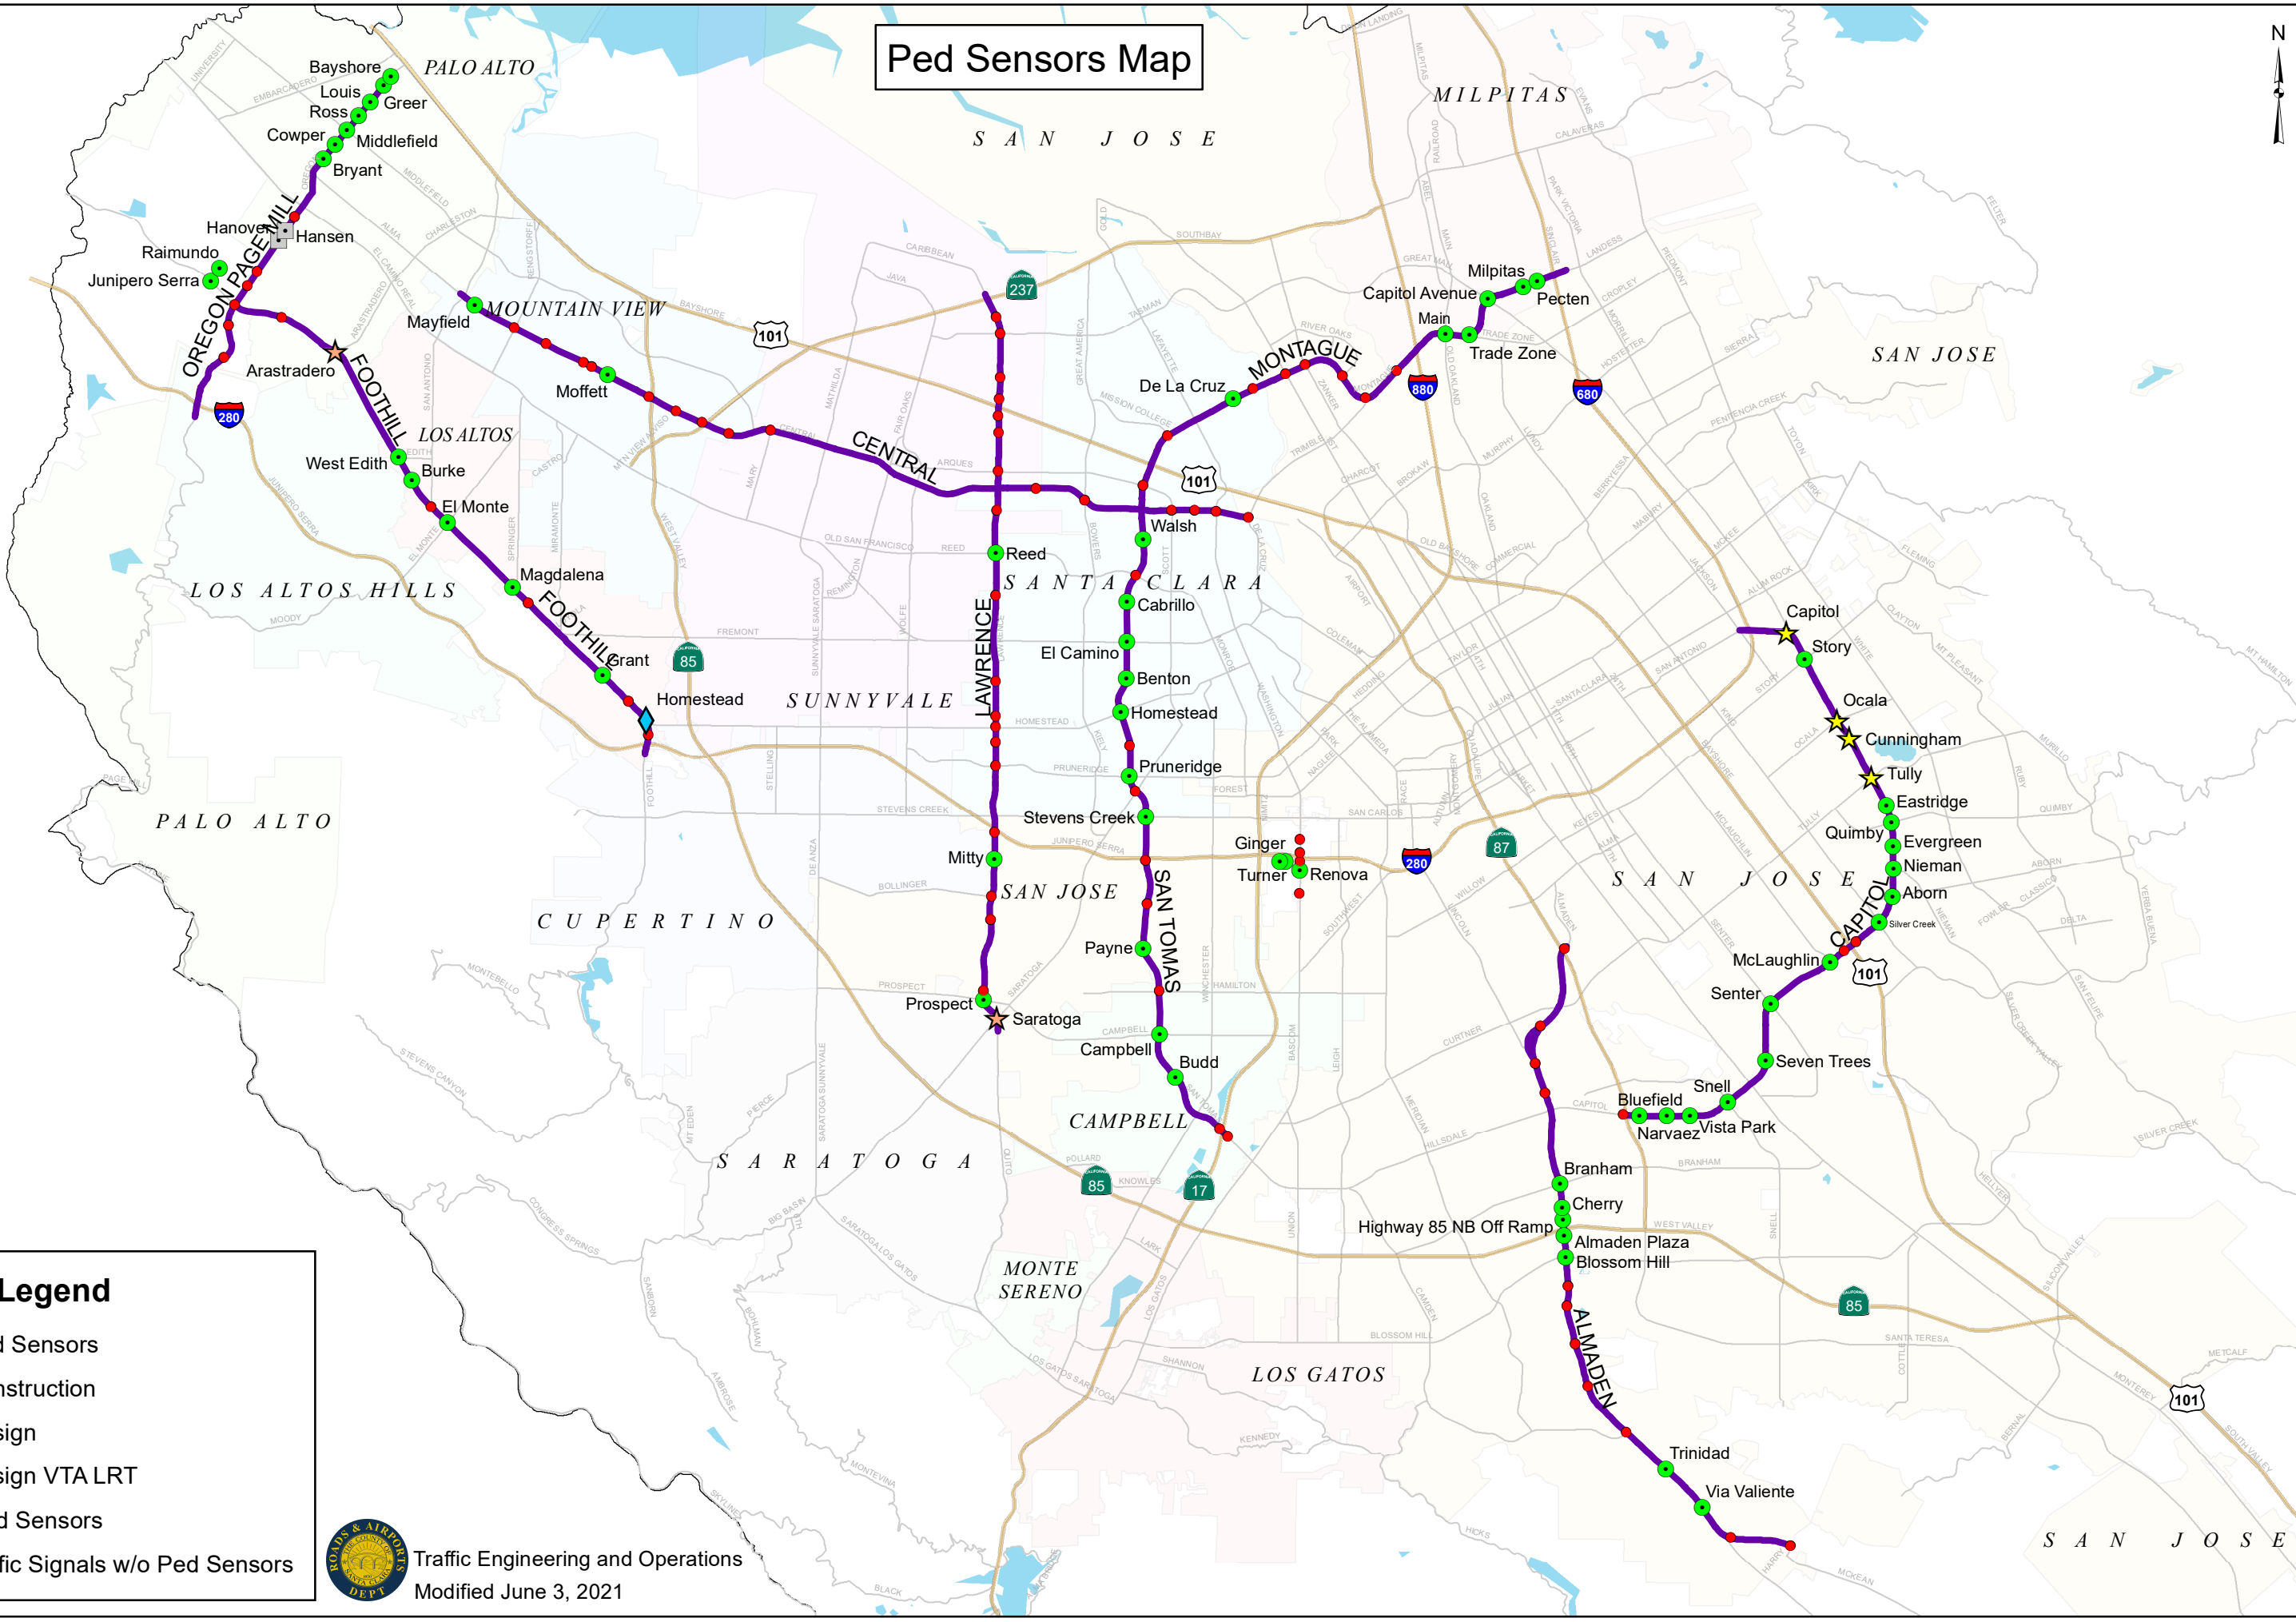

Ped Sensors Map

Legend

- Active Ped Sensors
- Under Construction
- ★ Under Design
- ★ Under Design VTA LRT
- ◆ Future Ped Sensors
- Other Traffic Signals w/o Ped Sensors

Traffic Engineering and Operations
Modified June 3, 2021