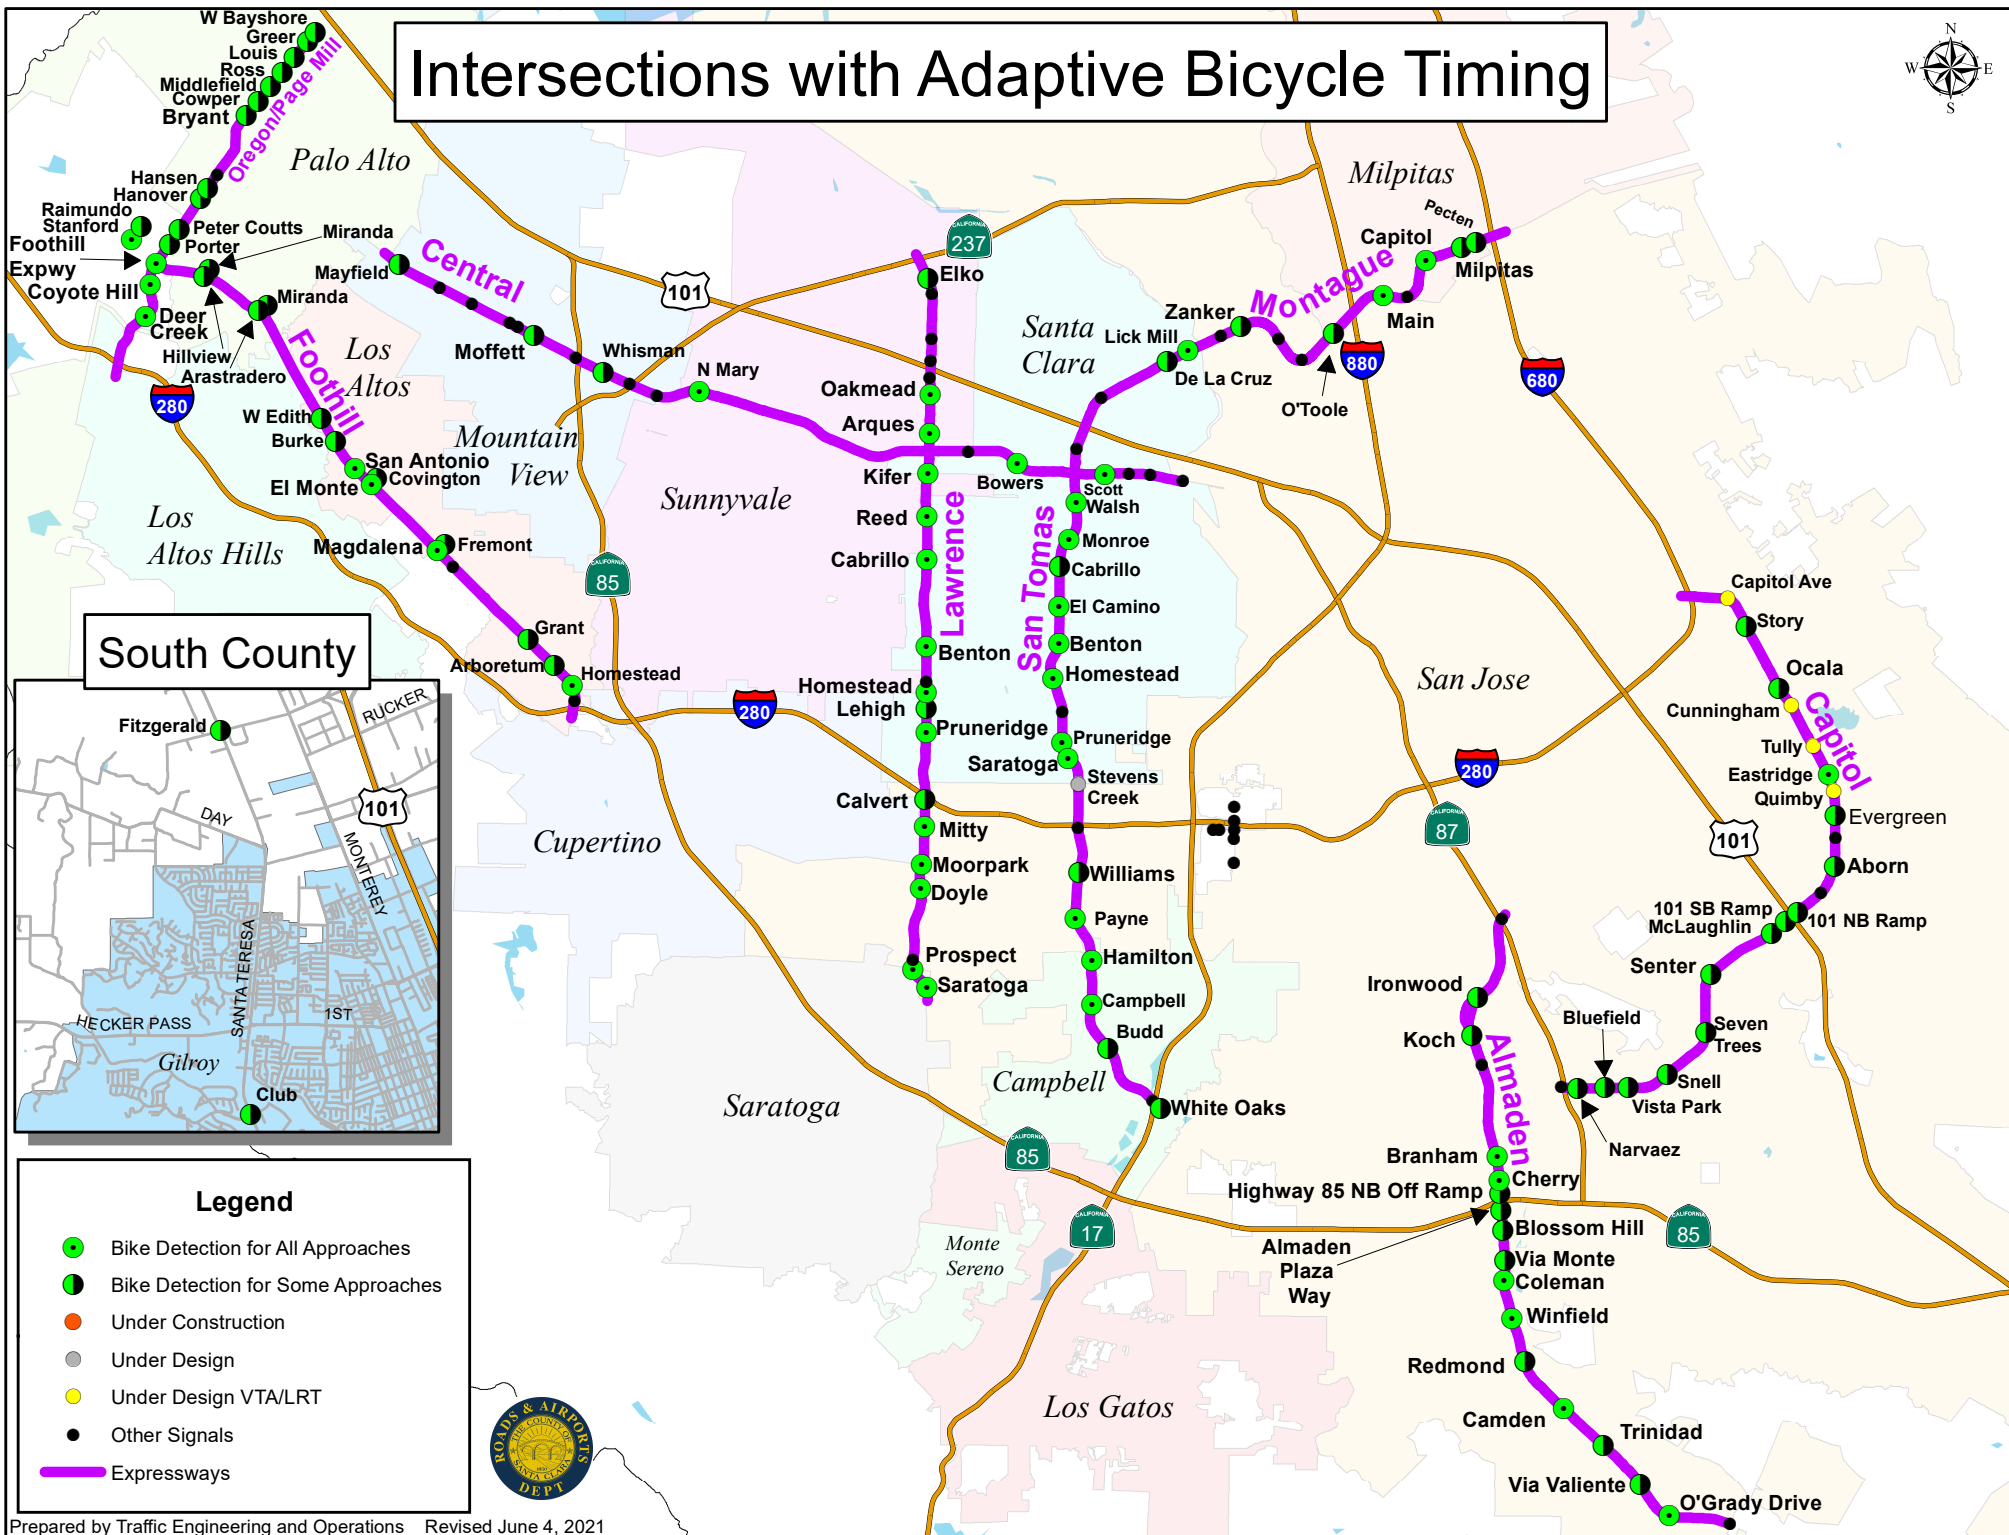

Intersections with Adaptive Bicycle Timing

South County

Legend

- Bike Detection for All Approaches
- Bike Detection for Some Approaches
- Under Construction
- Under Design
- Under Design VTA/LRT
- Other Signals
- Expressways